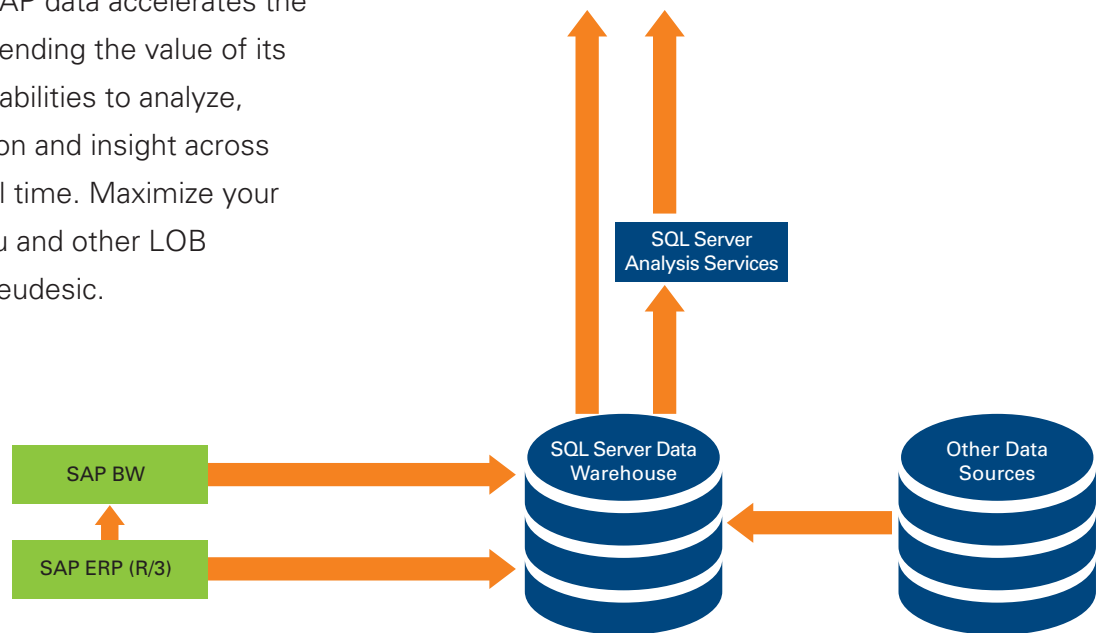

## Solution

Neudesic's proven connectivity solutions give you timely access to ALL your SAP data within Tableau dashboards, so you can take action and make every decision with confidence.

SOURCE	SAP BW	SAP HANA	SAP ECC
	<ul style="list-style-type: none"> <li>✓ BEx Queries</li> <li>✓ InfoCubes</li> </ul>	<ul style="list-style-type: none"> <li>✓ Native</li> <li>✓ BW</li> </ul>	
	<ul style="list-style-type: none"> <li>✓ BEx Queries</li> <li>✓ InfoCubes</li> <li>✓ Open Hub</li> <li>✓ Export DataSources</li> </ul>	<ul style="list-style-type: none"> <li>✓ BW</li> </ul>	<ul style="list-style-type: none"> <li>✓ Tables</li> <li>✓ Queries</li> <li>✓ BAPIs</li> <li>✓ ABAP Reports</li> <li>✓ DataSources/Extractors</li> </ul>

## Benefits - Connecting Tableau to all SAP data allows you to:

- Create the most comprehensive view of your organization possible
- Enable self-service analytics and reporting using SAP data
- Increase productivity while reducing IT and training costs
- Maximize your ROI in both Tableau and SAP platforms

# Bring ALL Data Into the Decision-Making Process

In addition to advanced SAP connectivity solutions, Neudesic leverages proven BI discovery and delivery methodologies, as well as data governance approaches, accelerators and consulting services, to help you bring every source of business data into your Tableau dashboards.

*“Neudesic’s SAP integration solution provides access to multiple data sources, giving our associates visibility to vital performance information, which greatly improves our decision making capabilities.”*